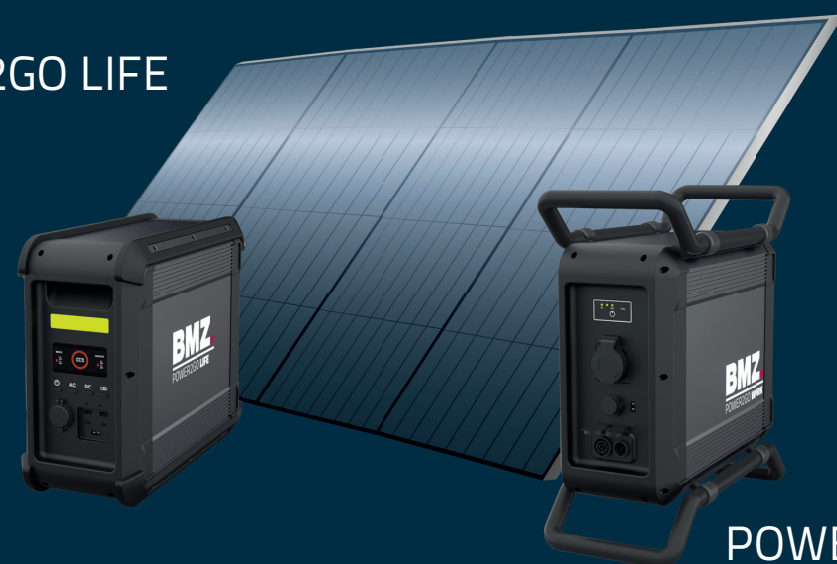

POWER2GO LIFE

POWER2GO WORK

10 W	65 W	420 W	800 W	1,000 W	1,200 W	1,200 W	2,200 W
15,000 min	2,280 min	360 min	200 min	150 min	124 min	125 min	70 min

TECHNICAL DETAILS	POWER2GO LIFE	POWER2GO WORK
Cell Type	Li-Ion 21700	Li-Ion 21700
Nominal Power	2,500 W	2,500 W
Max. Power	3,600 W	3,600 W
Charging Voltage	92-264 Vac	92-264 Vac
Charging Power	1,000 W	1,000 W
AC Output @230Vac	2x 2,500 W (Schuko plug)	1x 2,500 W (Schuko plug)
1x AC Input	Neutrik Powercon plug	Neutrik Powercon plug
2x DC Output	USB-A 10 W	
2x DC Output	USB-C PD 100 W	
1x DC Output	120 W Car plug	
Extras	Display, Flashlight, LED Indicator for current use	LED Indicator for current use
Net Weight	~23 kg	~23 kg
Dimensions	452x373x192 mm	471x507x227 mm
Operating Temperature	~10 to 65°C	~10 to 65°C
Case Material	Aluminium	Aluminium
IP Class	IP65	IP65
Certification	UN 38.3, CE, UL-ready	UN 38.3, CE, UL-ready
Charging by Solar Panels	<500 W	<500 W